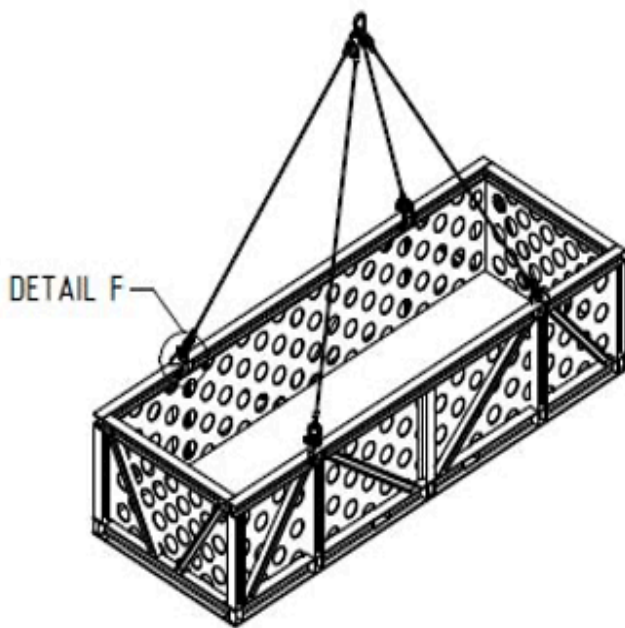

HERMES

Subsea Basket 9

Dimension Outside:	L 6540 mm	W 2380 mm	H 1685 mm
Dimension Inside:	L 6260 mm	W 2100 mm	H 1320 mm
Tara Weight:	4.800 KG		
Payload Weight:	20.000 KG		
Max Gross Weight:	24.800 KG		
Lifting / Transport:	2x2 Part wire Sling Set		
Certification Class:	DNV 2-7-3		
Certificate- / Serial no.:	RED-229454 / 20-C-650/2		
Hermes Unit no.:	Subsea Basket 9		
Fabrication Year:	2020		

Galvanized grating floor

Safety Net

D-Rings for lashing, 4 on each side (WLL 2.5T)

ROV and Diver friendly

4 point lifting arrangement

2x2 wire rope slings connected by Masterlink

Using 2x2 lifting slings, allows for easy

movement of the rigging arrangement

outside the basket during loading / unloading

HERMES

Subsea Basket 9 – Details

ISO VIEW

SIDE VIEW

TOP VIEW