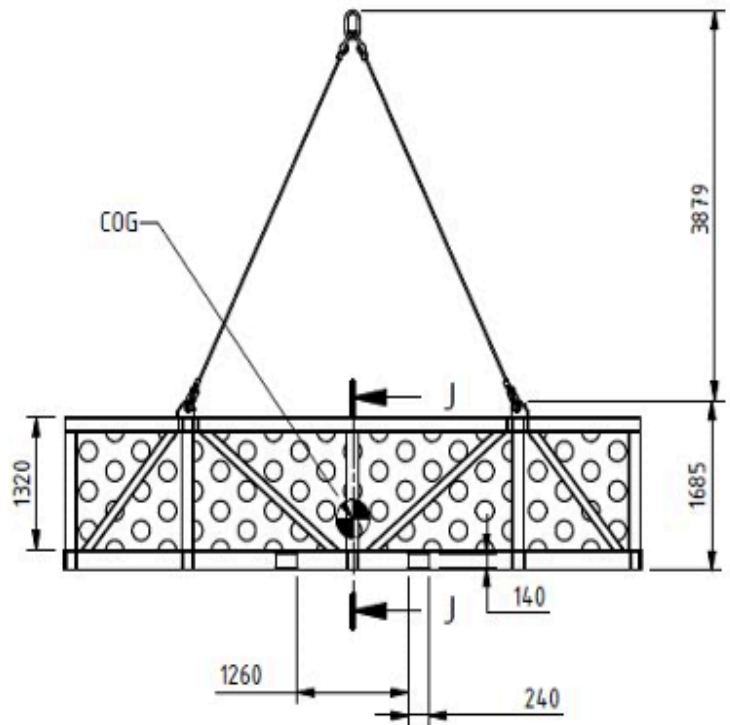

HERMES

Subsea Basket 9

Dimension Outside:	L 6540 mm	W 2380 mm	H 1685 mm
Dimension Inside:	L 6260 mm	W 2100 mm	H 1320 mm
Tara Weight:	4.800 KG		
Payload Weight:	20.000 KG		
Max Gross Weight:	24.800 KG		
Lifting / Transport:	2x2 Part wire Sling Set		
Certification Class:	DNV 2-7-3		
Certificate- / Serial no.:	RED-229454 / 20-C-650/2		
Hermes Unit no.:	Subsea Basket 9		
Fabrication Year:	2020		

Galvanized grating floor

Safety Net

D-Rings for lashing, 4 on each side (WLL 2.5T)

ROV and Diver friendly

4 point lifting arrangement

2x2 wire rope slings connected by Masterlink

Using 2x2 lifting slings, allows for easy

movement of the rigging arrangement

outside the basket during loading / unloading

HERMES

Subsea Basket 9 – Details

ISO VIEW

SIDE VIEW

TOP VIEW