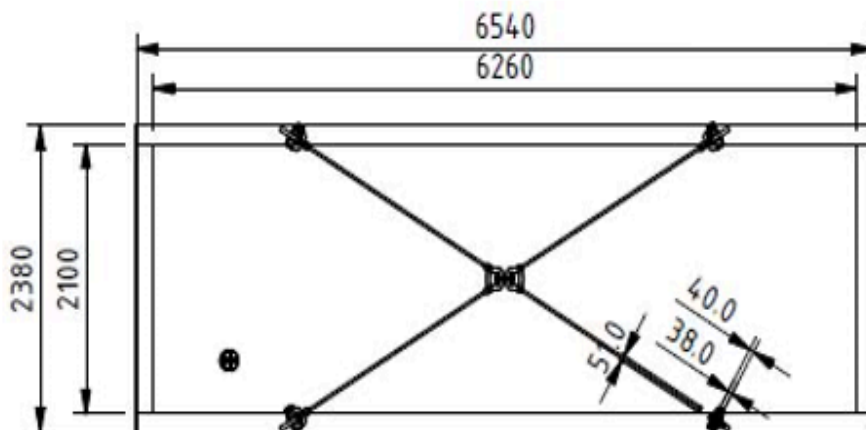

HERMES

Subsea Basket 9

Dimension Outside:	L 6540 mm	W 2380 mm	H 1685 mm
Dimension Inside:	L 6260 mm	W 2100 mm	H 1320 mm
Tara Weight:	4.800 KG		
Payload Weight:	20.000 KG		
Max Gross Weight:	24.800 KG		
Lifting / Transport:	2x2 Part wire Sling Set		
Certification Class:	DNV 2-7-3		
Certificate- / Serial no.:	RED-229454 / 20-C-650/2		
Hermes Unit no.:	Subsea Basket 9		
Fabrication Year:	2020		

Galvanized grating floor

Safety Net

D-Rings for lashing, 4 on each side (WLL 2.5T)

ROV and Diver friendly

4 point lifting arrangement

2x2 wire rope slings connected by Masterlink

Using 2x2 lifting slings, allows for easy

movement of the rigging arrangement

outside the basket during loading / unloading

HERMES

Subsea Basket 9 – Details

ISO VIEW

SIDE VIEW

TOP VIEW