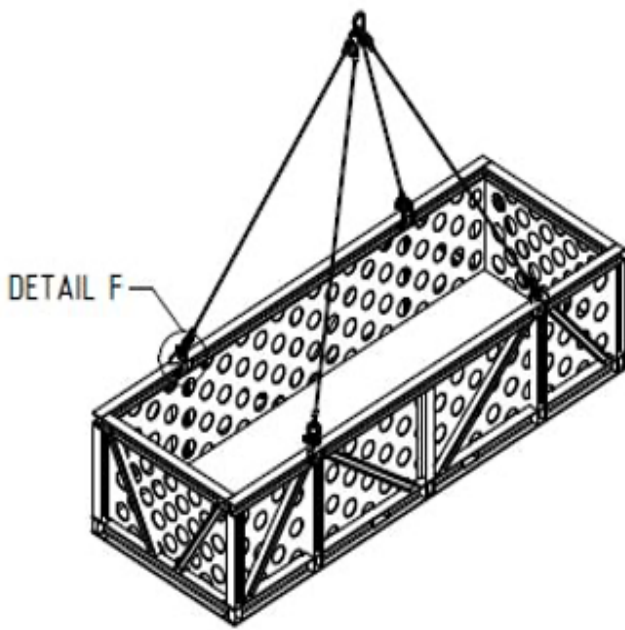

## Subsea Basket 9

<b>Dimension Outside:</b>	<b>L 6540 mm W 2380 mm H 1685 mm</b>
<b>Dimension Inside:</b>	<b>L 6260 mm W 2100 mm H 1320 mm</b>
<b>Tara Weight:</b>	<b>4.800 KG</b>
<b>Payload Weight:</b>	<b>20.000 KG</b>
<b>Max Gross Weight:</b>	<b>24.800 KG</b>
<b>Lifting / Transport:</b>	<b>2x2 Part wire Sling Set</b>
<b>Certification Class:</b>	<b>DNV 2-7-3</b>
<b>Certificate- / Serial no.:</b>	<b>RED-229454 / 20-C-650/2</b>
<b>Hermes Unit no.:</b>	<b>Subsea Basket 9</b>
<b>Fabrication Year:</b>	<b>2020</b>

Galvanized grating floor  
Safety Net  
D-Rings for lashing  
ROV and Diver friendly  
4 point lifting arrangement  
Lashing point on inside of the subsea basket  
2 wire rope slings connected by Masterlink

## Subsea Basket 9 – Details

ISO VIEW

SIDE VIEW

TOP VIEW