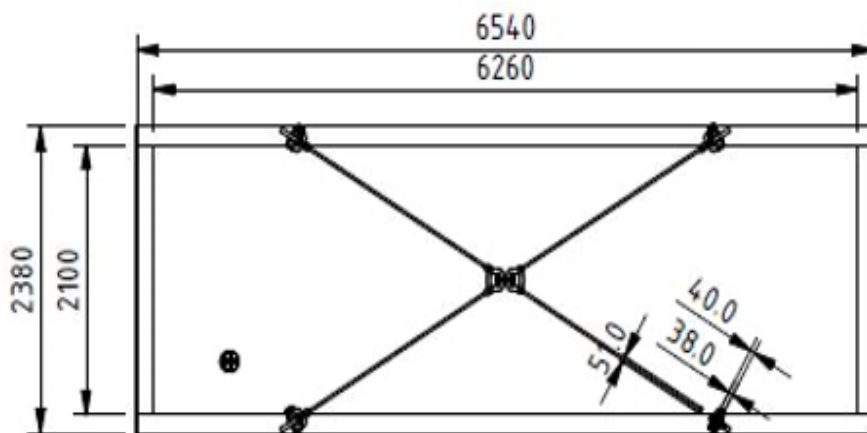

## Subsea Basket 9

<b>Dimension Outside:</b>	<b>L 6540 mm W 2380 mm H 1685 mm</b>
<b>Dimension Inside:</b>	<b>L 6260 mm W 2100 mm H 1320 mm</b>
<b>Tara Weight:</b>	<b>4.800 KG</b>
<b>Payload Weight:</b>	<b>20.000 KG</b>
<b>Max Gross Weight:</b>	<b>24.800 KG</b>
<b>Lifting / Transport:</b>	<b>2x2 Part wire Sling Set</b>
<b>Certification Class:</b>	<b>DNV 2-7-3</b>
<b>Certificate- / Serial no.:</b>	<b>RED-229454 / 20-C-650/2</b>
<b>Hermes Unit no.:</b>	<b>Subsea Basket 9</b>
<b>Fabrication Year:</b>	<b>2020</b>

Galvanized grating floor  
Safety Net  
D-Rings for lashing  
ROV and Diver friendly  
4 point lifting arrangement  
Lashing point on inside of the subsea basket  
2 wire rope slings connected by Masterlink

## Subsea Basket 9 – Details

ISO VIEW

SIDE VIEW

TOP VIEW