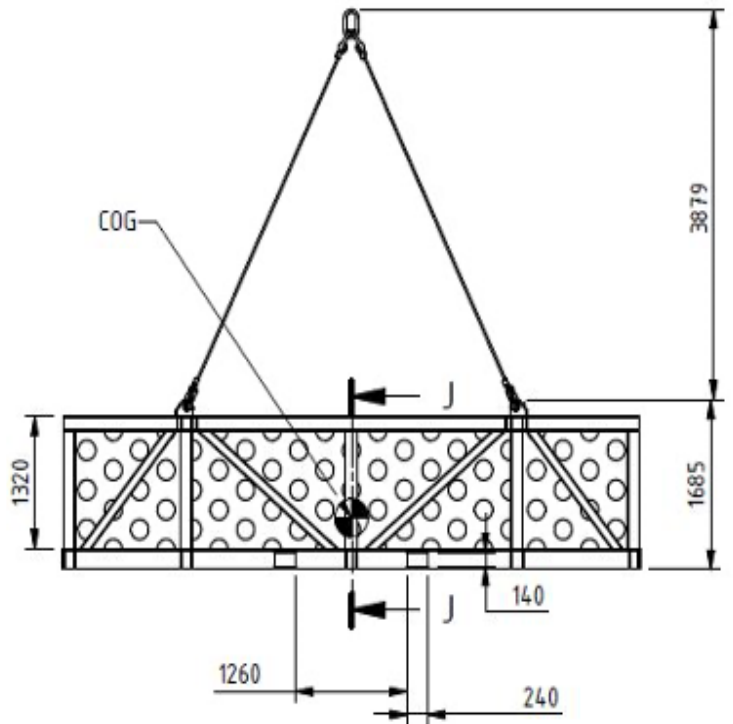

## Subsea Basket 9

<b>Dimension Outside:</b>	<b>L 6540 mm W 2380 mm H 1685 mm</b>
<b>Dimension Inside:</b>	<b>L 6260 mm W 2100 mm H 1320 mm</b>
<b>Tara Weight:</b>	<b>4.800 KG</b>
<b>Payload Weight:</b>	<b>20.000 KG</b>
<b>Max Gross Weight:</b>	<b>24.800 KG</b>
<b>Lifting / Transport:</b>	<b>2x2 Part wire Sling Set</b>
<b>Certification Class:</b>	<b>DNV 2-7-3</b>
<b>Certificate- / Serial no.:</b>	<b>RED-229454 / 20-C-650/2</b>
<b>Hermes Unit no.:</b>	<b>Subsea Basket 9</b>
<b>Fabrication Year:</b>	<b>2020</b>

Galvanized grating floor  
Safety Net  
D-Rings for lashing  
ROV and Diver friendly  
4 point lifting arrangement  
Lashing point on inside of the subsea basket  
2 wire rope slings connected by Masterlink

## Subsea Basket 9 – Details

ISO VIEW

SIDE VIEW

TOP VIEW