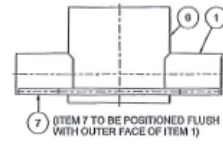

HERMES

20 ft. Subsea Basket 7

Dimension Outside:	L 6000 mm	W 2300 mm	H 1675 mm
Dimension Inside:	L 5800 mm	W 2100 mm	H 1475 mm
Tara Weight:	4.000 KG		
Payload Weight:	5.300 KG		
Max Gross Weight:	9.300 KG		
Lifting / Transport:	2x2 Part wire Sling Set		
Certification Class:	According to DNV 2.7-3		
Certificate- / Serial no.:	IKN 69195 / 19-C-091-2		
Hermes Unit no.:	Subsea Basket 7		
Fabrication Year:	2019		

Galvanized grating floor

Safety Net

D-Rings for lashing, 4 on each side (WLL 2.5T)

4 point lifting arrangement

2x2 wire rope slings connected by Masterlink

Using 2x2 lifting slings, allows for easy movement of the rigging arrangement outside the basket during loading / unloading

HERMES

20 ft. Subsea Basket 7 – Details

ELEVATION ON SUBSEA BASKET

VIEW B-B

VIEW A-A

DETAIL 1

1:5

SECTION C-C

1:5

PART SECTION D-D

DETAIL ITEM 7

1:3

DETAIL - ITEM 11

(Ø,576 PAD/EYE)

1:3

VIEW E-E