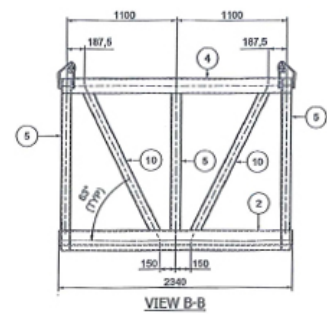

HERMES

20 ft. Subsea Basket 7

Dimension Outside:	L 6000 mm	W 2300 mm	H 1675 mm
Dimension Inside:	L 5800 mm	W 2100 mm	H 1475 mm
Tara Weight:	4.000 KG		
Payload Weight:	5.300 KG		
Max Gross Weight:	9.300 KG		
Lifting / Transport:	2x2 Part wire Sling Set		
Certification Class:	According to DNV 2.7-3		
Certificate- / Serial no.:	IKN 69195 / 19-C-091-2		
Hermes Unit no.:	Subsea Basket 7		
Fabrication Year:	2019		

Galvanized grating floor

Safety Net

D-Rings for lashing, 4 on each side (WLL 2.5T)

4 point lifting arrangement

2x2 wire rope slings connected by Masterlink

Using 2x2 lifting slings, allows for easy movement of the rigging arrangement outside the basket during loading / unloading

HERMES

20 ft. Subsea Basket 7 – Details

ELEVATION ON SUBSEA BASKET

VIEW B-B

VIEW A-A

DETAIL 1

1:5

SECTION C-C

1:5

PART SECTION D-D

DETAIL ITEM 7

1:3

DETAIL - ITEM 11

(Ø,576 PAD/EYE)

1:3

VIEW E-E