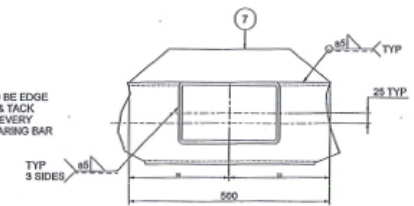

HERMES

20 ft. Subsea Basket 7

Dimension Outside:	L 6000 mm	W 2300 mm	H 1675 mm
Dimension Inside:	L 5800 mm	W 2100 mm	H 1475 mm
Tara Weight:	4.000 KG		
Payload Weight:	5.300 KG		
Max Gross Weight:	9.300 KG		
Lifting / Transport:	2x2 Part wire Sling Set		
Certification Class:	According to DNV 2.7-3		
Certificate- / Serial no.:	IKN 69195 / 19-C-091-2		
Hermes Unit no.:	Subsea Basket 7		
Fabrication Year:	2019		

Galvanized grating floor

Safety Net

D-Rings for lashing, 4 on each side (WLL 2.5T)

4 point lifting arrangement

2x2 wire rope slings connected by Masterlink

Using 2x2 lifting slings, allows for easy movement of the rigging arrangement outside the basket during loading / unloading

HERMES

20 ft. Subsea Basket 7 – Details

ELEVATION ON SUBSEA BASKET

VIEW B-B

VIEW A-A

DETAIL 1

1:5

SECTION C-C

1:5

PART SECTION D-D

DETAIL ITEM 7

1:3

DETAIL - ITEM 11

(Ø,576 PAD/EYE)

1:3

VIEW E-E