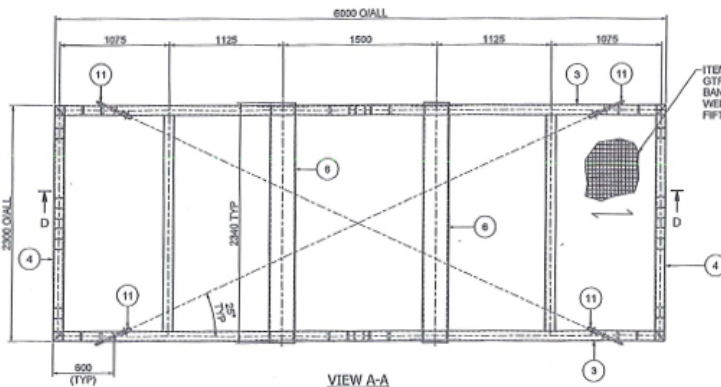

HERMES

20 ft. Subsea Basket 7

Dimension Outside:	L 6000 mm	W 2300 mm	H 1675 mm
Dimension Inside:	L 5800 mm	W 2100 mm	H 1475 mm
Tara Weight:	4.000 KG		
Payload Weight:	5.300 KG		
Max Gross Weight:	9.300 KG		
Lifting / Transport:	2x2 Part wire Sling Set		
Certification Class:	According to DNV 2.7-3		
Certificate- / Serial no.:	IKN 69195 / 19-C-091-2		
Hermes Unit no.:	Subsea Basket 7		
Fabrication Year:	2019		

Galvanized grating floor

Safety Net

D-Rings for lashing, 4 on each side (WLL 2.5T)

4 point lifting arrangement

2x2 wire rope slings connected by Masterlink

Using 2x2 lifting slings, allows for easy movement of the rigging arrangement outside the basket during loading / unloading

HERMES

20 ft. Subsea Basket 7 – Details

ELEVATION ON SUBSEA BASKET

VIEW B-B

VIEW A-A

DETAIL 1

1:5

SECTION C-C

1:5

PART SECTION D-D

DETAIL ITEM 7

1:3

DETAIL - ITEM 11

(Ø,576 PAD/EYE)

1:3

VIEW E-E