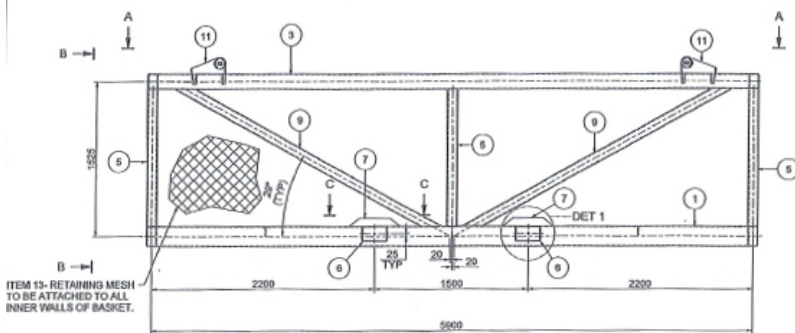

HERMES

20 ft. Subsea Basket 7

Dimension Outside:	L 6000 mm	W 2300 mm	H 1675 mm
Dimension Inside:	L 5800 mm	W 2100 mm	H 1475 mm
Tara Weight:	4.000 KG		
Payload Weight:	5.300 KG		
Max Gross Weight:	9.300 KG		
Lifting / Transport:	2x2 Part wire Sling Set		
Certification Class:	According to DNV 2.7-3		
Certificate- / Serial no.:	IKN 69195 / 19-C-091-2		
Hermes Unit no.:	Subsea Basket 7		
Fabrication Year:	2019		

Galvanized grating floor

Safety Net

D-Rings for lashing, 4 on each side (WLL 2.5T)

4 point lifting arrangement

2x2 wire rope slings connected by Masterlink

Using 2x2 lifting slings, allows for easy movement of the rigging arrangement outside the basket during loading / unloading

HERMES

20 ft. Subsea Basket 7 – Details

ELEVATION ON SUBSEA BASKET

VIEW B-B

VIEW A-A

DETAIL 1

1:5

SECTION C-C

1:5

PART SECTION D-D

DETAIL ITEM 7

1:3

DETAIL - ITEM 11

(Ø,576 PAD/EYE)

1:3

VIEW E-E