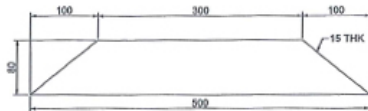

HERMES

20 ft. Subsea Basket 7

Dimension Outside:	L 6000 mm	W 2300 mm	H 1675 mm
Dimension Inside:	L 5800 mm	W 2100 mm	H 1475 mm
Tara Weight:	4.000 KG		
Payload Weight:	5.300 KG		
Max Gross Weight:	9.300 KG		
Lifting / Transport:	2x2 Part wire Sling Set		
Certification Class:	According to DNV 2.7-3		
Certificate- / Serial no.:	IKN 69195 / 19-C-091-2		
Hermes Unit no.:	Subsea Basket 7		
Fabrication Year:	2019		

Galvanized grating floor

Safety Net

D-Rings for lashing, 4 on each side (WLL 2.5T)

4 point lifting arrangement

2x2 wire rope slings connected by Masterlink

Using 2x2 lifting slings, allows for easy movement of the rigging arrangement outside the basket during loading / unloading

HERMES

20 ft. Subsea Basket 7 – Details

ELEVATION ON SUBSEA BASKET

VIEW B-B

VIEW A-A

DETAIL 1

1:5

SECTION C-C

1:5

PART SECTION D-D

DETAIL ITEM 7

1:3

DETAIL - ITEM 11

(Ø,576 PAD/EYE)

1:3

VIEW E-E