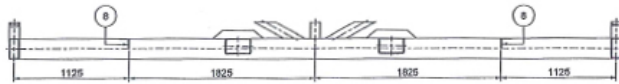

HERMES

20 ft. Subsea Basket 7

Dimension Outside:	L 6000 mm	W 2300 mm	H 1675 mm
Dimension Inside:	L 5800 mm	W 2100 mm	H 1475 mm
Tara Weight:	4.000 KG		
Payload Weight:	5.300 KG		
Max Gross Weight:	9.300 KG		
Lifting / Transport:	2x2 Part wire Sling Set		
Certification Class:	According to DNV 2.7-3		
Certificate- / Serial no.:	IKN 69195 / 19-C-091-2		
Hermes Unit no.:	Subsea Basket 7		
Fabrication Year:	2019		

Galvanized grating floor

Safety Net

D-Rings for lashing, 4 on each side (WLL 2.5T)

4 point lifting arrangement

2x2 wire rope slings connected by Masterlink

Using 2x2 lifting slings, allows for easy movement of the rigging arrangement outside the basket during loading / unloading

HERMES

20 ft. Subsea Basket 7 – Details

ELEVATION ON SUBSEA BASKET

VIEW B-B

VIEW A-A

DETAIL 1

1:5

SECTION C-C

1:5

PART SECTION D-D

DETAIL ITEM 7

1:3

DETAIL - ITEM 11

(Ø,576 PAD/EYE)

1:3

VIEW E-E