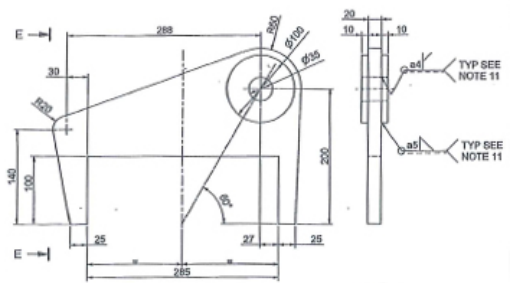

HERMES

20 ft. Subsea Basket 7

Dimension Outside:	L 6000 mm	W 2300 mm	H 1675 mm
Dimension Inside:	L 5800 mm	W 2100 mm	H 1475 mm
Tara Weight:	4.000 KG		
Payload Weight:	5.300 KG		
Max Gross Weight:	9.300 KG		
Lifting / Transport:	2x2 Part wire Sling Set		
Certification Class:	According to DNV 2.7-3		
Certificate- / Serial no.:	IKN 69195 / 19-C-091-2		
Hermes Unit no.:	Subsea Basket 7		
Fabrication Year:	2019		

Galvanized grating floor

Safety Net

D-Rings for lashing, 4 on each side (WLL 2.5T)

4 point lifting arrangement

2x2 wire rope slings connected by Masterlink

Using 2x2 lifting slings, allows for easy movement of the rigging arrangement outside the basket during loading / unloading

HERMES

20 ft. Subsea Basket 7 – Details

ELEVATION ON SUBSEA BASKET

VIEW B-B

VIEW A-A

DETAIL 1

1:5

SECTION C-C

1:5

PART SECTION D-D

DETAIL ITEM 7

1:3

DETAIL - ITEM 11

(Ø,576 PAD/EYE)

1:3

VIEW E-E