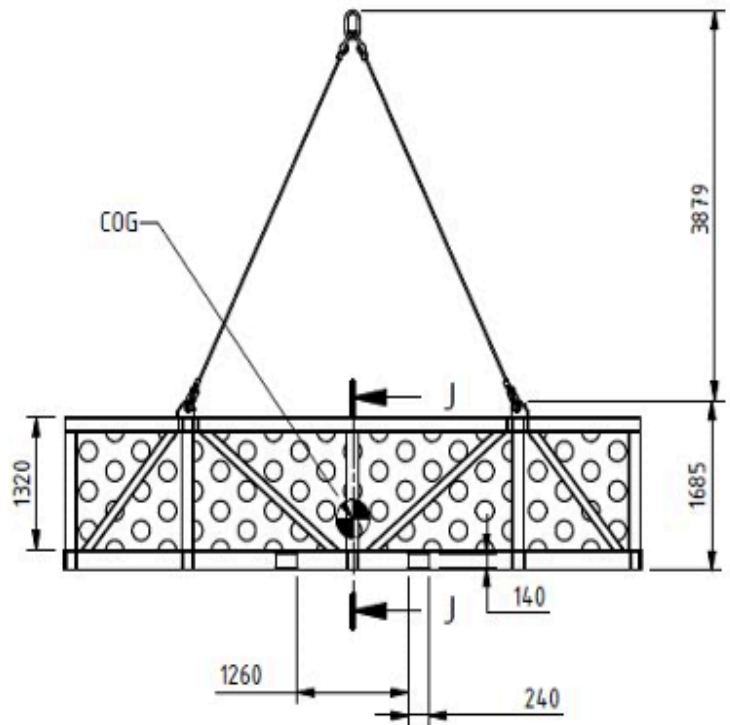

## Subsea Basket 12

<b>Dimension Outside:</b>	<b>L 6540 mm</b>	<b>W 2380 mm</b>	<b>H 1685 mm</b>
<b>Dimension Inside:</b>	<b>L 6260 mm</b>	<b>W 2100 mm</b>	<b>H 1320 mm</b>
<b>Tara Weight:</b>	<b>4.800 KG</b>		
<b>Payload Weight:</b>	<b>20.000 KG</b>		
<b>Max Gross Weight:</b>	<b>24.800 KG</b>		
<b>Lifting / Transport:</b>	<b>2x2 Part wire Sling Set</b>		
<b>Certification Class:</b>	<b>DNV 2-7-3</b>		
<b>Certificate- / Serial no.:</b>	<b>RED-267242 / 22-C-651.3</b>		
<b>Hermes Unit no.:</b>	<b>Subsea Basket 13</b>		
<b>Fabrication Year:</b>	<b>2022</b>		

Galvanized grating floor  
Safety Net  
D-Rings for lashing, 4 on each side (WLL 2.5T)  
ROV and Diver friendly  
4 point lifting arrangement  
2x2 wire rope slings connected by Masterlink

Using 2x2 lifting slings, allows for easy movement of the rigging arrangement outside the basket during loading / unloading

## Subsea Basket 12 – Details

ISO VIEW

SIDE VIEW

TOP VIEW