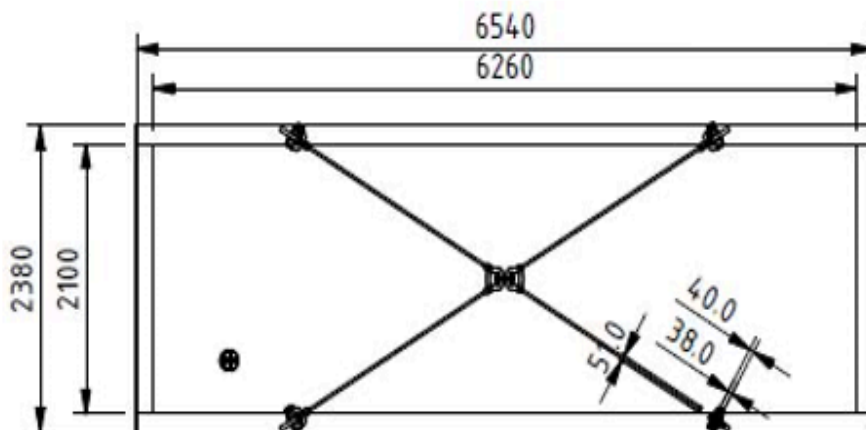

## Subsea Basket 12

<b>Dimension Outside:</b>	<b>L 6540 mm</b>	<b>W 2380 mm</b>	<b>H 1685 mm</b>
<b>Dimension Inside:</b>	<b>L 6260 mm</b>	<b>W 2100 mm</b>	<b>H 1320 mm</b>
<b>Tara Weight:</b>	<b>4.800 KG</b>		
<b>Payload Weight:</b>	<b>20.000 KG</b>		
<b>Max Gross Weight:</b>	<b>24.800 KG</b>		
<b>Lifting / Transport:</b>	<b>2x2 Part wire Sling Set</b>		
<b>Certification Class:</b>	<b>DNV 2-7-3</b>		
<b>Certificate- / Serial no.:</b>	<b>RED-267242 / 22-C-651.3</b>		
<b>Hermes Unit no.:</b>	<b>Subsea Basket 13</b>		
<b>Fabrication Year:</b>	<b>2022</b>		

Galvanized grating floor  
Safety Net  
D-Rings for lashing, 4 on each side (WLL 2.5T)  
ROV and Diver friendly  
4 point lifting arrangement  
2x2 wire rope slings connected by Masterlink

Using 2x2 lifting slings, allows for easy movement of the rigging arrangement outside the basket during loading / unloading

## Subsea Basket 12 – Details

ISO VIEW

SIDE VIEW

TOP VIEW