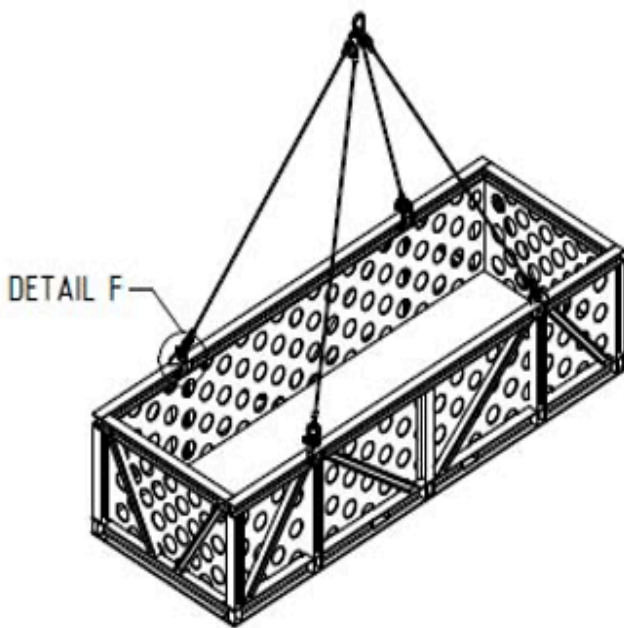

## Subsea Basket 12

<b>Dimension Outside:</b>	<b>L 6540 mm</b>	<b>W 2380 mm</b>	<b>H 1685 mm</b>
<b>Dimension Inside:</b>	<b>L 6260 mm</b>	<b>W 2100 mm</b>	<b>H 1320 mm</b>
<b>Tara Weight:</b>	<b>4.800 KG</b>		
<b>Payload Weight:</b>	<b>20.000 KG</b>		
<b>Max Gross Weight:</b>	<b>24.800 KG</b>		
<b>Lifting / Transport:</b>	<b>2x2 Part wire Sling Set</b>		
<b>Certification Class:</b>	<b>DNV 2-7-3</b>		
<b>Certificate- / Serial no.:</b>	<b>RED-267242 / 22-C-651.3</b>		
<b>Hermes Unit no.:</b>	<b>Subsea Basket 13</b>		
<b>Fabrication Year:</b>	<b>2022</b>		

Galvanized grating floor  
Safety Net  
D-Rings for lashing, 4 on each side (WLL 2.5T)  
ROV and Diver friendly  
4 point lifting arrangement  
2x2 wire rope slings connected by Masterlink

Using 2x2 lifting slings, allows for easy movement of the rigging arrangement outside the basket during loading / unloading

## Subsea Basket 12 – Details

ISO VIEW

SIDE VIEW

TOP VIEW