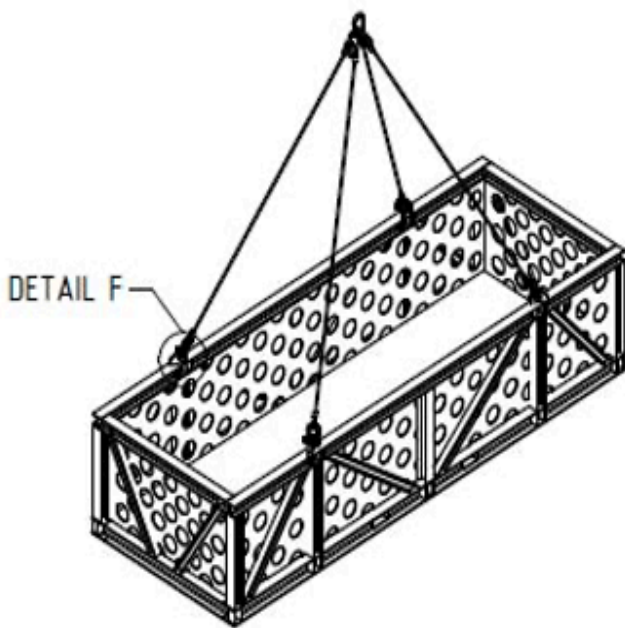

HERMES

20 ft. Subsea Basket 11

Dimension Outside:	L 6540 mm	W 2380 mm	H 1685 mm
Dimension Inside:	L 6260 mm	W 2100 mm	H 1320 mm
Tara Weight:	4.800 KG		
Payload Weight:	20.000 KG		
Max Gross Weight:	24.800 KG		
Lifting / Transport:	2x2 Part wire Sling Set		
Certification Class:	According to DNV 2.7-3		
Certificate- / Serial no.:	RED-267243 / 22-C-651.2		
Hermes Unit no.:	Subsea Basket 11		
Fabrication Year:	2022		

Galvanized grating floor

Safety Net

D-Rings for lashing, 4 on each side (WLL 2.5T)

ROV and Diver friendly

4 point lifting arrangement

2x2 wire rope slings connected by Masterlink

Using 2x2 lifting slings, allows for easy

movement of the rigging arrangement

outside the basket during loading / unloading

HERMES

20 ft. Subsea Basket 11 – Details

ISO VIEW

SIDE VIEW

TOP VIEW