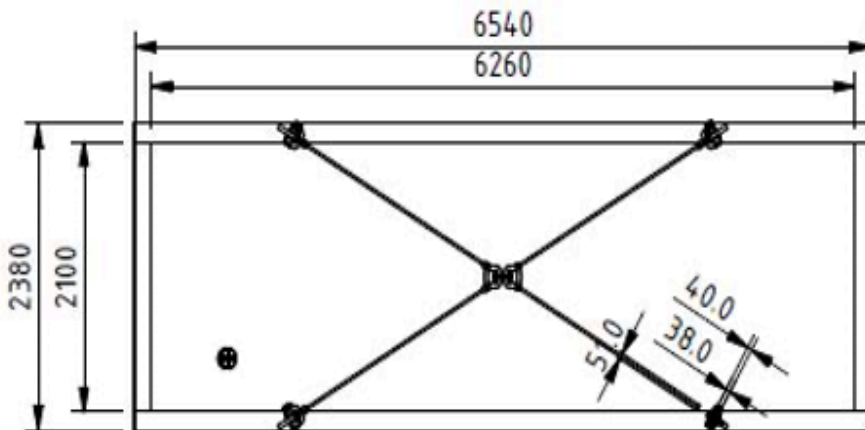

HERMES

20 ft. Subsea Basket 11

Dimension Outside:	L 6540 mm	W 2380 mm	H 1685 mm
Dimension Inside:	L 6260 mm	W 2100 mm	H 1320 mm
Tara Weight:	4.800 KG		
Payload Weight:	20.000 KG		
Max Gross Weight:	24.800 KG		
Lifting / Transport:	2x2 Part wire Sling Set		
Certification Class:	According to DNV 2.7-3		
Certificate- / Serial no.:	RED-267243 / 22-C-651.2		
Hermes Unit no.:	Subsea Basket 11		
Fabrication Year:	2022		

Galvanized grating floor

Safety Net

D-Rings for lashing, 4 on each side (WLL 2.5T)

ROV and Diver friendly

4 point lifting arrangement

2x2 wire rope slings connected by Masterlink

Using 2x2 lifting slings, allows for easy

movement of the rigging arrangement

outside the basket during loading / unloading

HERMES

20 ft. Subsea Basket 11 – Details

ISO VIEW

SIDE VIEW

TOP VIEW