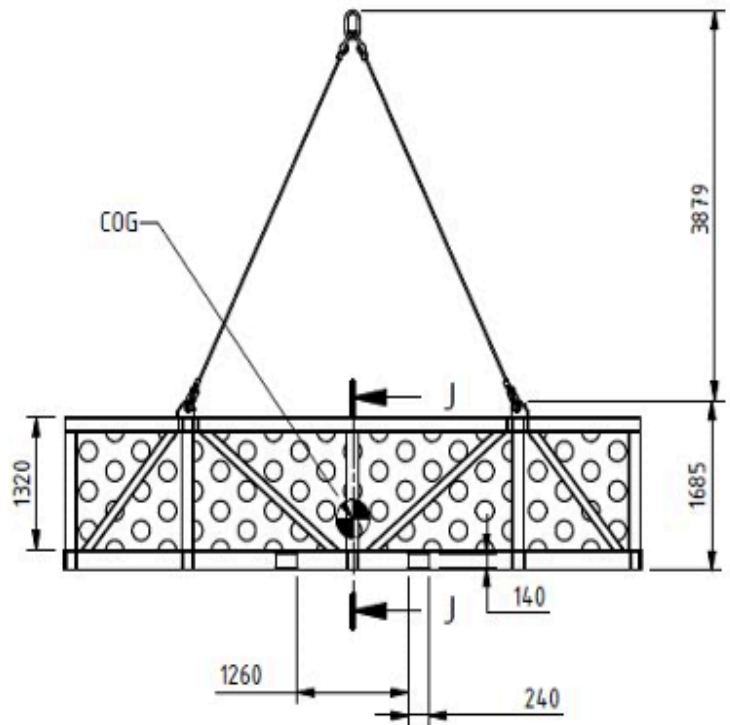

HERMES

20 ft. Subsea Basket 11

Dimension Outside:	L 6540 mm	W 2380 mm	H 1685 mm
Dimension Inside:	L 6260 mm	W 2100 mm	H 1320 mm
Tara Weight:	4.800 KG		
Payload Weight:	20.000 KG		
Max Gross Weight:	24.800 KG		
Lifting / Transport:	2x2 Part wire Sling Set		
Certification Class:	According to DNV 2.7-3		
Certificate- / Serial no.:	RED-267243 / 22-C-651.2		
Hermes Unit no.:	Subsea Basket 11		
Fabrication Year:	2022		

Galvanized grating floor

Safety Net

D-Rings for lashing, 4 on each side (WLL 2.5T)

ROV and Diver friendly

4 point lifting arrangement

2x2 wire rope slings connected by Masterlink

Using 2x2 lifting slings, allows for easy

movement of the rigging arrangement

outside the basket during loading / unloading

HERMES

20 ft. Subsea Basket 11 – Details

ISO VIEW

SIDE VIEW

TOP VIEW