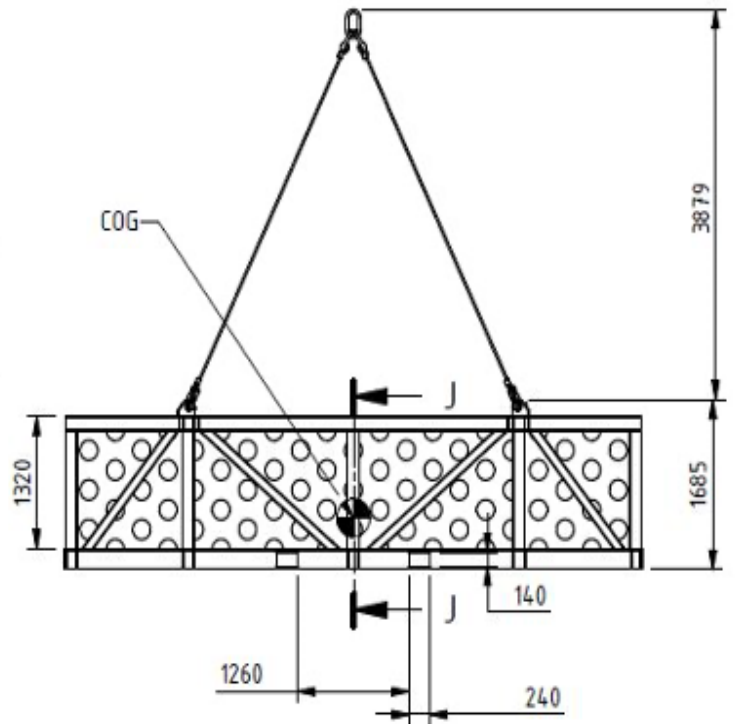

HERMES

Subsea Basket 10

Dimension Outside:	L 6540 mm W 2380 mm H 1685 mm
Dimension Inside:	L 6260 mm W 2100 mm H 1320 mm
Tara Weight:	4.800 KG
Payload Weight:	20.000 KG
Max Gross Weight:	24.800 KG
Lifting / Transport:	2x2 Part wire Sling Set
Certification Class:	DNV 2-7-3
Certificate- / Serial no.:	RED-267244 / 22-C-651.1
Hermes Unit no.:	Subsea Basket 10
Fabrication Year:	2022

Galvanized grating floor
Safety Net
D-Rings for lashing
ROV and Diver friendly
4 point lifting arrangement
Lashing point on inside of the subsea basket
2 wire rope slings connected by Masterlink

HERMES

Subsea Basket 10 – Details

ISO VIEW

SIDE VIEW

TOP VIEW