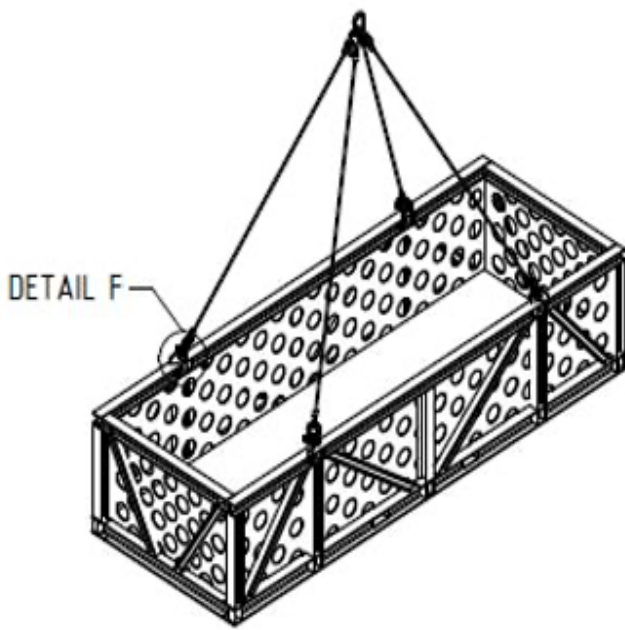

HERMES

Subsea Basket 10

Dimension Outside:	L 6540 mm W 2380 mm H 1685 mm
Dimension Inside:	L 6260 mm W 2100 mm H 1320 mm
Tara Weight:	4.800 KG
Payload Weight:	20.000 KG
Max Gross Weight:	24.800 KG
Lifting / Transport:	2x2 Part wire Sling Set
Certification Class:	DNV 2-7-3
Certificate- / Serial no.:	RED-267244 / 22-C-651.1
Hermes Unit no.:	Subsea Basket 10
Fabrication Year:	2022

Galvanized grating floor
Safety Net
D-Rings for lashing
ROV and Diver friendly
4 point lifting arrangement
Lashing point on inside of the subsea basket
2 wire rope slings connected by Masterlink

HERMES

Subsea Basket 10 – Details

ISO VIEW

SIDE VIEW

TOP VIEW