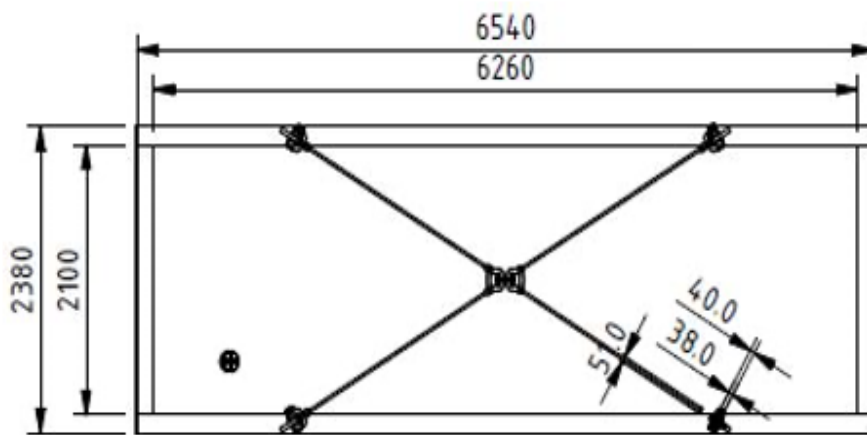

HERMES

Subsea Basket 10

Dimension Outside:	L 6540 mm W 2380 mm H 1685 mm
Dimension Inside:	L 6260 mm W 2100 mm H 1320 mm
Tara Weight:	4.800 KG
Payload Weight:	20.000 KG
Max Gross Weight:	24.800 KG
Lifting / Transport:	2x2 Part wire Sling Set
Certification Class:	DNV 2-7-3
Certificate- / Serial no.:	RED-267244 / 22-C-651.1
Hermes Unit no.:	Subsea Basket 10
Fabrication Year:	2022

Galvanized grating floor
Safety Net
D-Rings for lashing
ROV and Diver friendly
4 point lifting arrangement
Lashing point on inside of the subsea basket
2 wire rope slings connected by Masterlink

HERMES

Subsea Basket 10 – Details

ISO VIEW

SIDE VIEW

TOP VIEW