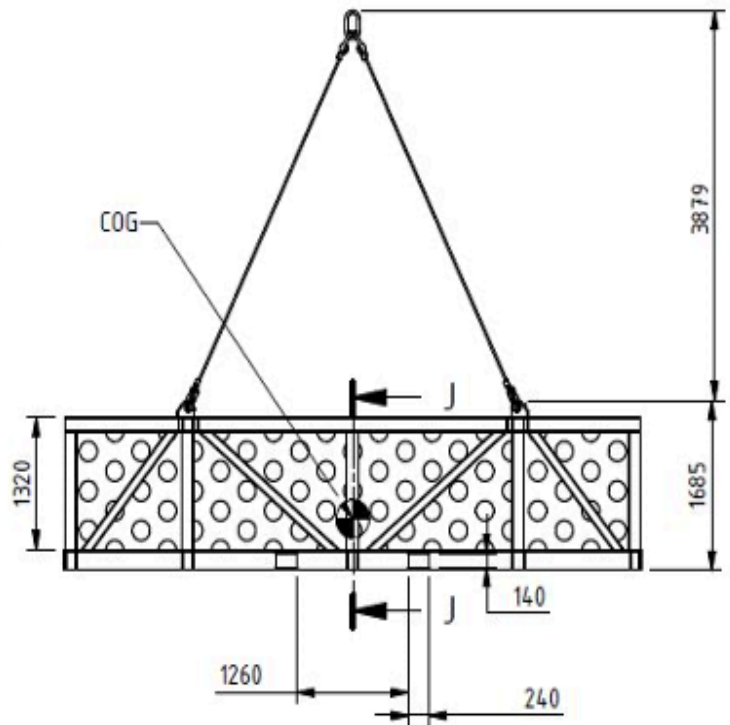

HERMES

20 ft. Subsea Basket 10

Dimension Outside:	L 6540 mm	W 2380 mm	H 1685 mm
Dimension Inside:	L 6260 mm	W 2100 mm	H 1320 mm
Tara Weight:	4.800 KG		
Payload Weight:	20.000 KG		
Max Gross Weight:	24.800 KG		
Lifting / Transport:	2x2 Part wire Sling Set		
Certification Class:	According to DNV 2.7-3		
Certificate- / Serial no.:	RED-267244 / 22-C-651.1		
Hermes Unit no.:	Subsea Basket 10		
Fabrication Year:	2022		

Galvanized grating floor

Safety Net

D-Rings for lashing, 4 on each side (WLL 2.5T)

ROV and Diver friendly

4 point lifting arrangement

2x2 wire rope slings connected by Masterlink

Using 2x2 lifting slings, allows for easy

movement of the rigging arrangement

outside the basket during loading / unloading

HERMES

20 ft. Subsea Basket 10 – Details

ISO VIEW

SIDE VIEW

TOP VIEW