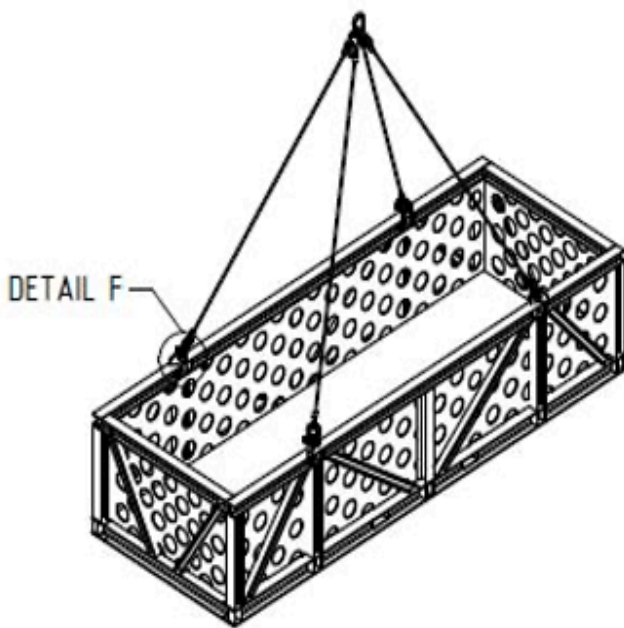

HERMES

20 ft. Subsea Basket 10

Dimension Outside:	L 6540 mm	W 2380 mm	H 1685 mm
Dimension Inside:	L 6260 mm	W 2100 mm	H 1320 mm
Tara Weight:	4.800 KG		
Payload Weight:	20.000 KG		
Max Gross Weight:	24.800 KG		
Lifting / Transport:	2x2 Part wire Sling Set		
Certification Class:	According to DNV 2.7-3		
Certificate- / Serial no.:	RED-267244 / 22-C-651.1		
Hermes Unit no.:	Subsea Basket 10		
Fabrication Year:	2022		

Galvanized grating floor

Safety Net

D-Rings for lashing, 4 on each side (WLL 2.5T)

ROV and Diver friendly

4 point lifting arrangement

2x2 wire rope slings connected by Masterlink

Using 2x2 lifting slings, allows for easy

movement of the rigging arrangement

outside the basket during loading / unloading

HERMES

20 ft. Subsea Basket 10 – Details

ISO VIEW

SIDE VIEW

TOP VIEW