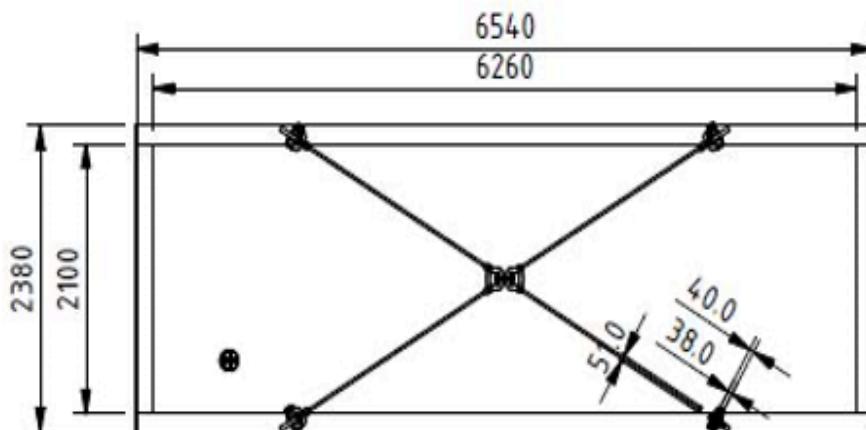

HERMES

20 ft. Subsea Basket 10

Dimension Outside:	L 6540 mm	W 2380 mm	H 1685 mm
Dimension Inside:	L 6260 mm	W 2100 mm	H 1320 mm
Tara Weight:	4.800 KG		
Payload Weight:	20.000 KG		
Max Gross Weight:	24.800 KG		
Lifting / Transport:	2x2 Part wire Sling Set		
Certification Class:	According to DNV 2.7-3		
Certificate- / Serial no.:	RED-267244 / 22-C-651.1		
Hermes Unit no.:	Subsea Basket 10		
Fabrication Year:	2022		

Galvanized grating floor

Safety Net

D-Rings for lashing, 4 on each side (WLL 2.5T)

ROV and Diver friendly

4 point lifting arrangement

2x2 wire rope slings connected by Masterlink

Using 2x2 lifting slings, allows for easy

movement of the rigging arrangement

outside the basket during loading / unloading

HERMES

20 ft. Subsea Basket 10 – Details

ISO VIEW

SIDE VIEW

TOP VIEW