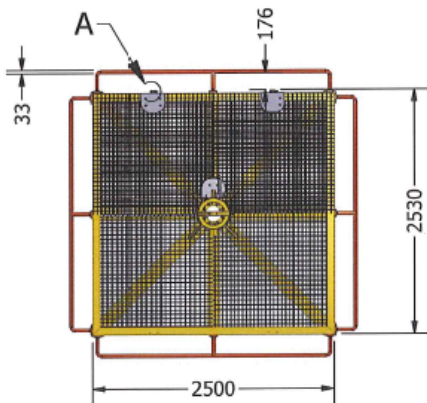

HERMES

ROV Basket

Dimension:	L 2500 mm W 2500 mm H 2025 mm
Tara Weight:	1.085 KG
Payload Weight:	4.000 KG
Max Gross Weight:	5.085 KG
Lifting / Transport:	Single lift point
Certification Class:	DNV 2.7-3
Certificate- / Serial no.:	DAT 31969 / 14-C-060
Hermes Unit no.:	ROV Basket 1
Fabrication Year:	2014

- Galvanized grating floor
- GRP grating lids
- ROV grab handles
- 760 payload depths
- Constructed to DNV 2.7-3